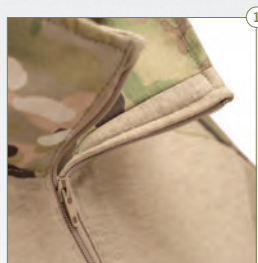

G3 COMBAT SHIRT™

APR-CSE

CRYE PRECISION™

FEATURES

1. Comfort placket behind zipper
2. Eye-pro holder and pen pocket
3. Double layer bicep pocket
4. Flexible VELCRO® brand hook-and-loop configuration
5. Streamlined elbow pad configuration designed for use with our removable AIRFLEX™ ELBOW PADS or our legacy FIELD ELBOW PADS (sold separately)

DESIGN

The design that started a movement. The G3 COMBAT SHIRT™ is a combat-specific garment specifically designed to be worn under body armor. It keeps you cool with wicking, lightweight, high-performance, flame-resistant DRIFIRE® torso fabric and reinforced Mil-Spec 50/50 NYCO ripstop sleeves. Designed for use with our removable AIRFLEX™ ELBOW PADS or our legacy FIELD ELBOW PADS (sold separately). The G3 COMBAT SHIRT™ features a zip collar that allows easy donning and doffing while keeping slings, straps, and brass off your neck. Made in the US from US materials.

AVAILABLE SIZES

XS-3X in short, regular, long, and extra long lengths.

CARE INSTRUCTIONS

Machine wash warm. Do not use softeners, bleach, starch. Tumble dry, do not iron.

FABRIC CONTENT

Sleeve: 50% Nylon, 50% Cotton

Body: 80% Modacrylic, 15% Viscose, 5% X-Static

AVAILABLE COLORS

MULTICAM®

MULTICAM®
ARID

MULTICAM®
TROPIC

MULTICAM®
BLACK

KHAKI

R. GREEN

BLACK