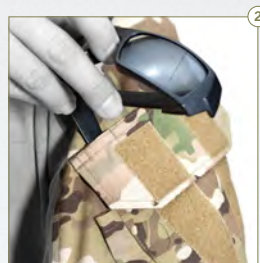

G3 COMBAT SHIRT™

APR-CSE

CRYE PRECISION™

FEATURES

1. Comfort placket behind zipper
2. Eye-pro holder and pen pocket
3. Double layer bicep pocket
4. Flexible VELCRO® brand hook-and-loop configuration
5. Streamlined elbow pad configuration designed for use with our removable AIRFLEX™ ELBOW PADS or our legacy FIELD ELBOW PADS (sold separately)

DESIGN

The design that started a movement. The G3 COMBAT SHIRT™ is a combat-specific garment specifically designed to be worn under body armor. It keeps you cool with wicking, lightweight, high-performance, flame-resistant DRIFIRE® torso fabric and reinforced Mil-Spec 50/50 NYCO ripstop sleeves. Designed for use with our removable AIRFLEX™ ELBOW PADS or our legacy FIELD ELBOW PADS (sold separately). The G3 COMBAT SHIRT™ features a zip collar that allows easy donning and doffing while keeping slings, straps, and brass off your neck. Made in the US from US materials.

AVAILABLE SIZES

XS-3X in short, regular, long, and extra long lengths.

CARE INSTRUCTIONS

Machine wash warm. Do not use softeners, bleach, starch. Tumble dry, do not iron.

FABRIC CONTENT

Sleeve: 50% Nylon, 50% Cotton

Body: 80% Modacrylic, 15% Viscose, 5% X-Static

AVAILABLE COLORS

MULTICAM®

MULTICAM®
ARID

MULTICAM®
TROPIC

MULTICAM®
BLACK

KHAKI

R. GREEN

BLACK